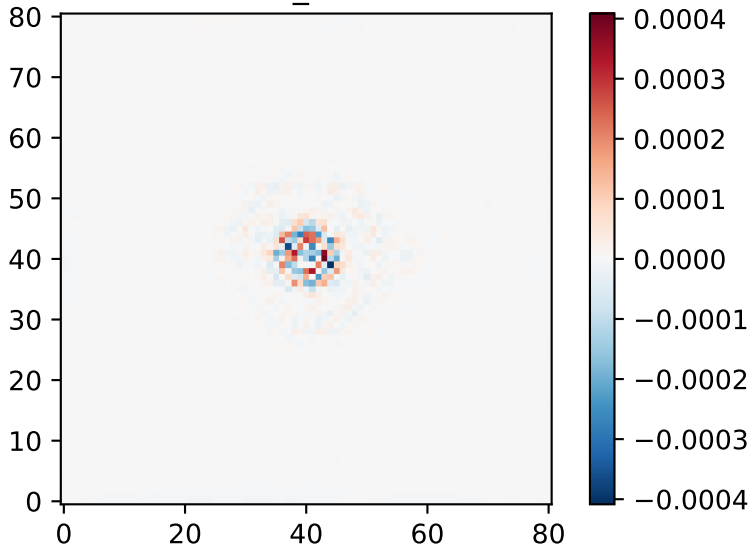

Residuals: PSF-matched minus channel 4 PSF

make_kernel

make_wiener_kernel

make_wiener_kernel (Laplacian penalty)

make_wiener_kernel (biharmonic penalty)