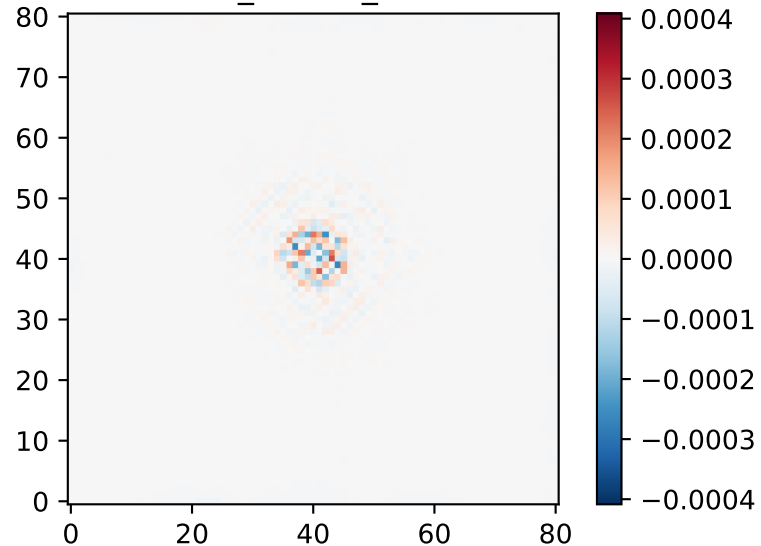

Residuals: PSF-matched minus channel 4 PSF

make_kernel

make_wiener_kernel

make_wiener_kernel (Laplacian penalty)

make_wiener_kernel (biharmonic penalty)