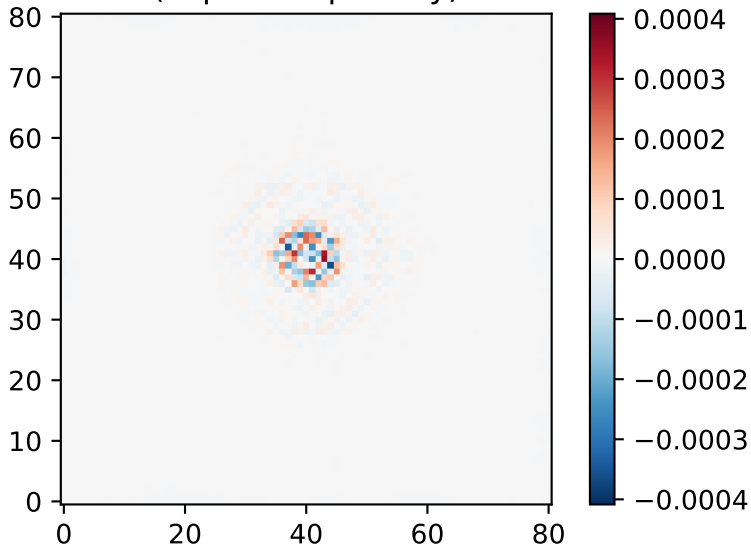

Residuals: PSF-matched minus channel 4 PSF

make_kernel

make_wiener_kernel

make_wiener_kernel (Laplacian penalty)

make_wiener_kernel (biharmonic penalty)